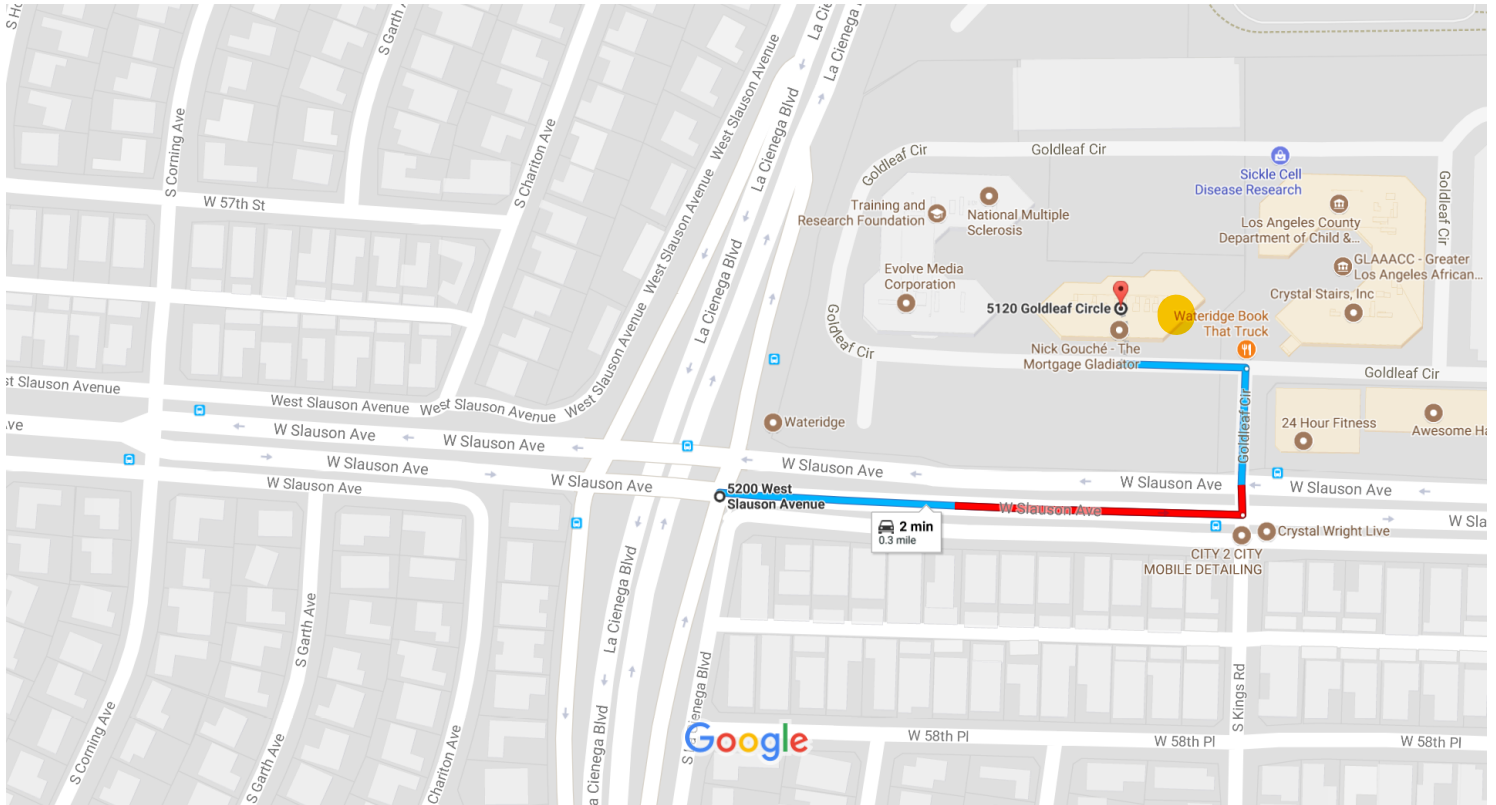

5200 W Slauson Ave, Los Angeles, CA 90056 to 5120 Goldleaf Cir, Los Angeles, CA 90056

Drive 0.3 mile, 2 min

Map data ©2017 Google United States 100 ft

via W Slauson Ave and Goldleaf Cir
Fastest route

2 min
0.3 mile